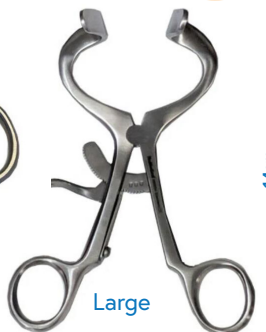

Code
996885

\$11.95 each

Minnesota Retractor

Used to lift and protect the tissue and the user when performing surgical extractions whilst operating the high speed drill. One end holds the cheek back and the other keeps the tongue away from the surgical area. Autoclavable up to 135°C.

Code
996861

\$32.95 each

Molt Mouth Prop

Easy grip handle with excellent anatomical fit and and angled bend to help retract patient's lips. Smooth rounded edge for comfort. Excellent for occlusal photographs. Autoclavable up to 135°C.

Size	Code
Medium	996853
Large	996854

\$9.95 /bag

3pcs/bag

3D Cheek Retractor

Fix and supporting oral opening. Autoclavable up to 135 degree. 1 piece each size and 3 pcs per pack. Size: Small, Medium and Large. Autoclavable up to 135°C.