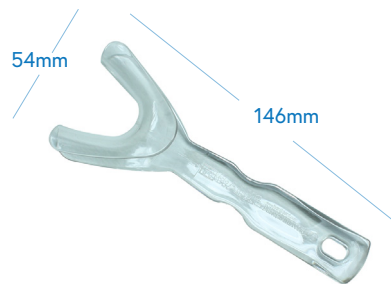

Size	Code	Colour
Adult	992674	White
Kid	992675	White

with metal insert.

with metal insert.

without metal insert.

\$12.95 /box

2pcs/box

Mouth Props

Our mouth props are made of latex-free silicone rubber, with a metal insert encased within to support a stronger bite. Autoclavable up to 135°C.

Size	Code	Colour
Adult	992671	Purple
Kid	992672	Blue
Pedo	992673	Yellow

\$6.35 /box

2pcs/box

Photo Cheek Retractors - Long Handle

Designed to fit most adults and children comfortably. Made of durable and lightweight plastic which is long-lasting and does not crack. Able to withstand repeated sterilisation. Provides a greater field of the posterior view. Autoclavable up to 135°C.

Size	Code	Colour
Adult	992676	Blue Tint
Kid	992677	Blue Tint

\$42.85 /box

2pcs/box

Photo Cheek Retractors - Extra Long

Designed to fit most adults and children comfortably. Made of durable and lightweight plastic which is long-lasting and does not crack. Able to withstand repeated sterilisation. Provides a greater field of the posterior view. Autoclavable up to 135°C. Size: 146mm (L) x 54mm (W)

Size	Code	Colour
Uni	992670	Blue Tint

\$6.35 /box

2pcs/box

Extraoral Cheek Retractors

Provides full anterior and posterior view for bonding. Does not reflect flash light. Autoclavable up to 135°C.

Size	Code	Colour
Adult	992678	Blue Tint
Kid	992679	Blue Tint
Pedo	992680	Blue Tint