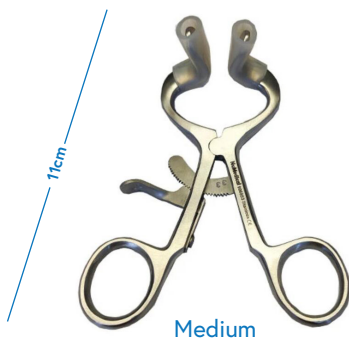

Size	Code	Colour
Uni	992684	Blue Tint

\$14.95 each

Metal Cheek Retractors

Easy grip handle with excellent anatomical fit and and angled bend to help retract patient's lips. Smooth rounded edge for comfort. Excellent for occlusal photographs. Autoclavable up to 135°C.

Code
996885

\$11.95 each

Minnesota Retractor

Used to lift and protect the tissue and the user when performing surgical extractions whilst operating the high speed drill. One end holds the cheek back and the other keeps the tongue away from the surgical area. Autoclavable up to 135°C.

Code
996861

\$32.95 each

Molt Mouth Prop

Easy grip handle with excellent anatomical fit and and angled bend to help retract patient's lips. Smooth rounded edge for comfort. Excellent for occlusal photographs. Autoclavable up to 135°C.

Size	Code
Medium	996853
Large	996854

\$9.95 /bag

3pcs/bag

3D Cheek Retractor

Fix and supporting oral opening. Autoclavable up to 135 degree. 1 piece each size and 3 pcs per pack. Size: Small, Medium and Large. Autoclavable up to 135°C.