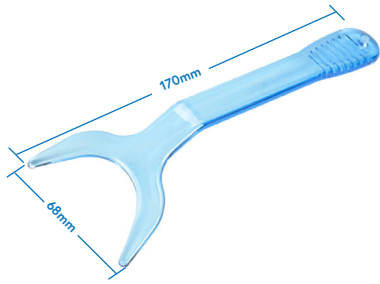

Size	Code	Colour
Uni	992670	Blue Tint

\$6.35 /box

2pcs/box

Extraoral Cheek Retractors

Provides full anterior and posterior view for bonding. Does not reflect flash light. Autoclavable up to 135°C.

Size	Code	Colour
Adult	992678	Blue Tint
Kid	992679	Blue Tint
Pedo	992680	Blue Tint

\$6.35 /box

2pcs/box

Extraoral Cheek Retractors

Recommended for bonding. Provides unrestricted access to the entire mouth. Autoclavable up to 135°C.

Size	Code	Colour
Adult	992681	Blue Tint
Kid	992682	Blue Tint
Pedo	992683	Blue Tint

CHEEK RETRACTORS

CHEEK RETRACTORS

\$6.35 /box

2pcs/box

Photo Lip Retractors

Easy grip handle with excellent anatomical fit and and angled bend to help retract patient's lips. Smooth rounded edge for comfort. One size fits all. Excellent for occlusal photographs. Autoclavable up to 135°C.

Size	Code	Colour
Uni	992685	Blue Tint

\$6.35 /box

2pcs/box

Photo Cheek Retractors - Double Ended

Designed to fit most adults and children comfortably. Made of durable and lightweight plastic which is long-lasting and does not crack. Suitable for posterior photography. Autoclavable up to 135°C.